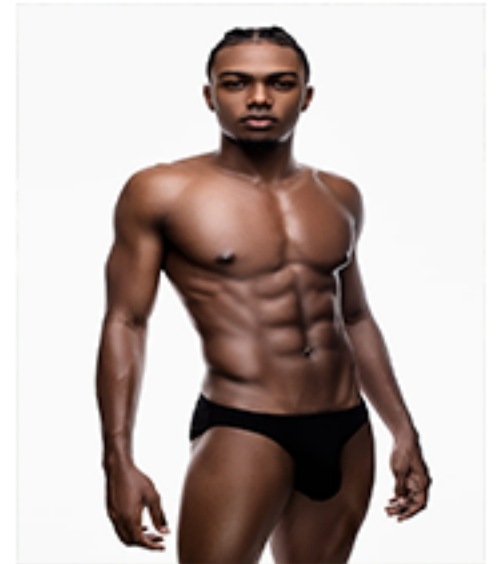

Tamicheal Watson

Ethnicity Black **Gender** Male **Height** 6'1 **Eyes** Black **Hair** Black **Chest** 38" **Waist** 32" **Hips** 38" **Jacket** 46 **Shoes** 10 US

Tamicheal Watson

Ethnicity Black **Gender** Male **Height** 6'1 **Eyes** Black **Hair** Black **Chest** 38" **Waist** 32" **Hips** 38" **Jacket** 46 **Shoes** 10 US